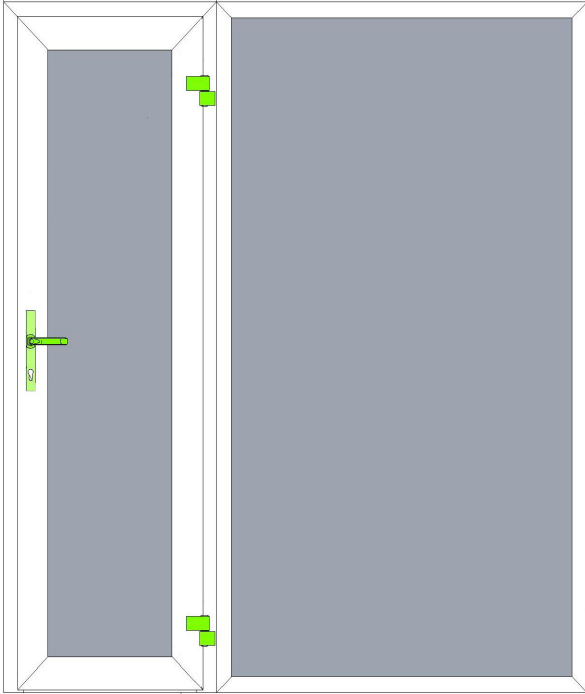

27. MODIFIED WINDOWS & DOORS

BACK DOOR