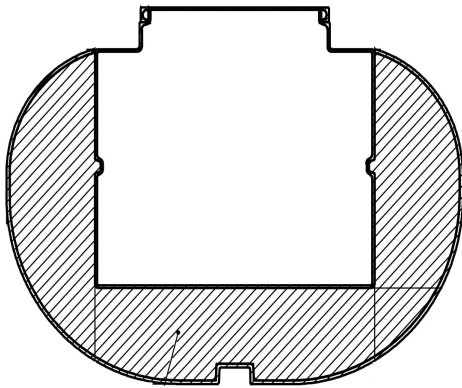

BOX IN FLOAT 470L