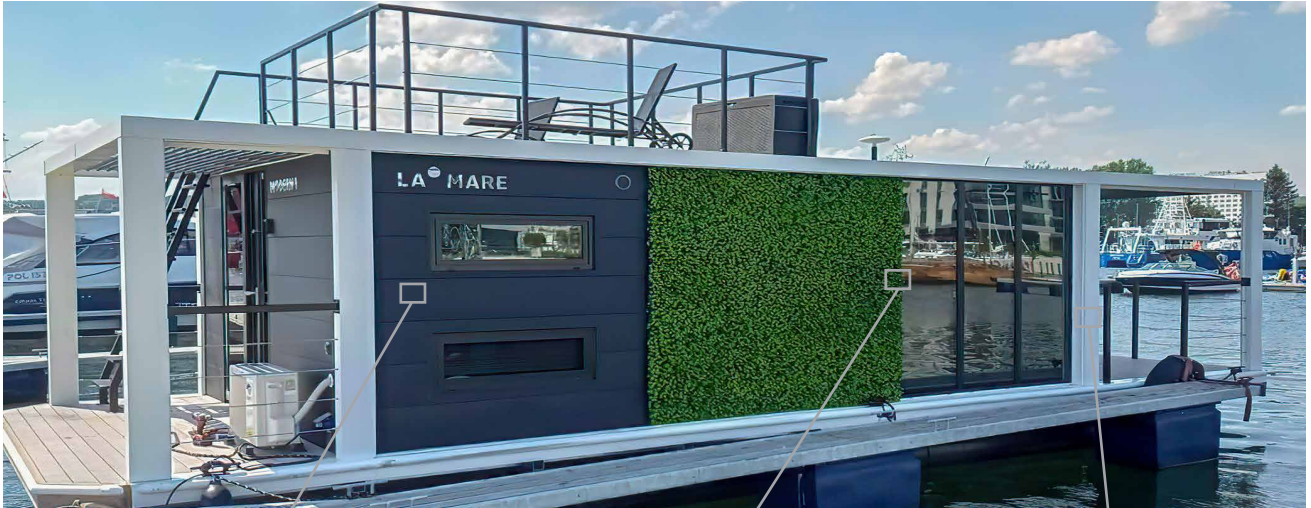

36. MODERN

36.1 EXTERNAL COLORS

ANTHRACITE | RAL 7016

BLACK | RAL 9005

BROWN | RAL 8019

WHITE | RAL 7024