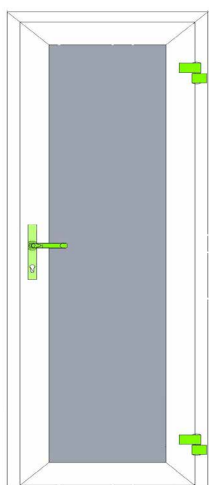

17. OUTSIDE WINDOWS & DOORS

BACK DOOR

FRONT DOOR

SIDE WINDOWS

FROM APART L TO XXL
2 GLASS FOR XS, S, M

ANTHRACITE

OPTIONS

BLACK